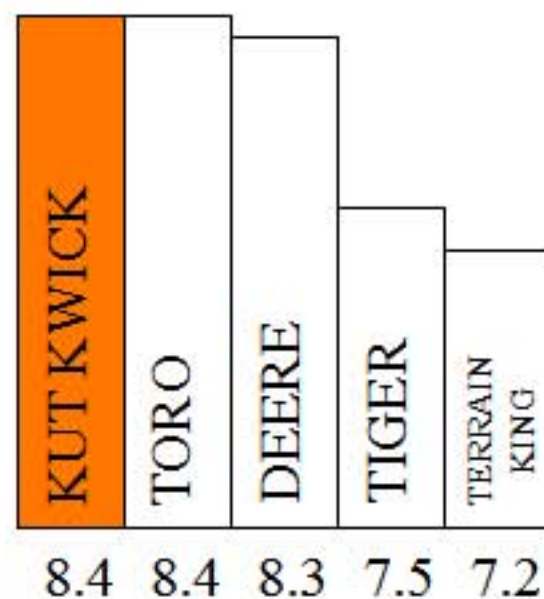

RATINGS: 0 is lowest, 10 is best