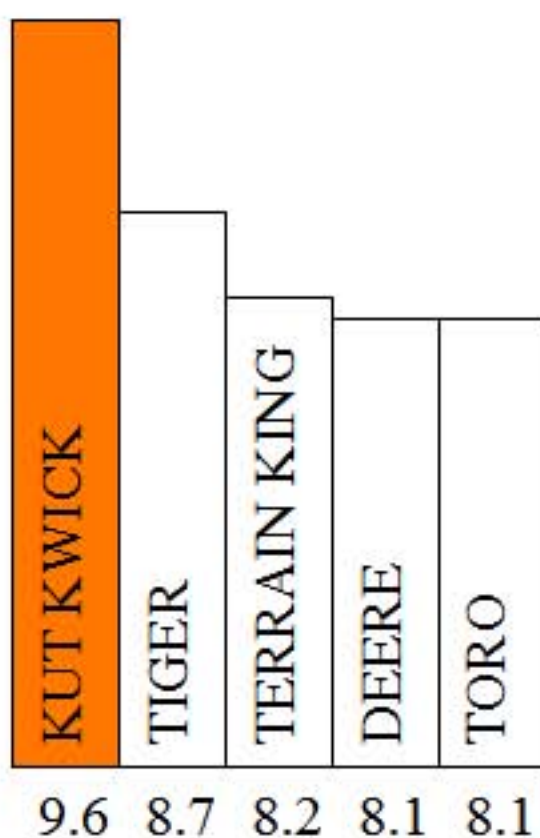

EFFECTIVENESS SLOPES

LOWEST OPERATING COSTS