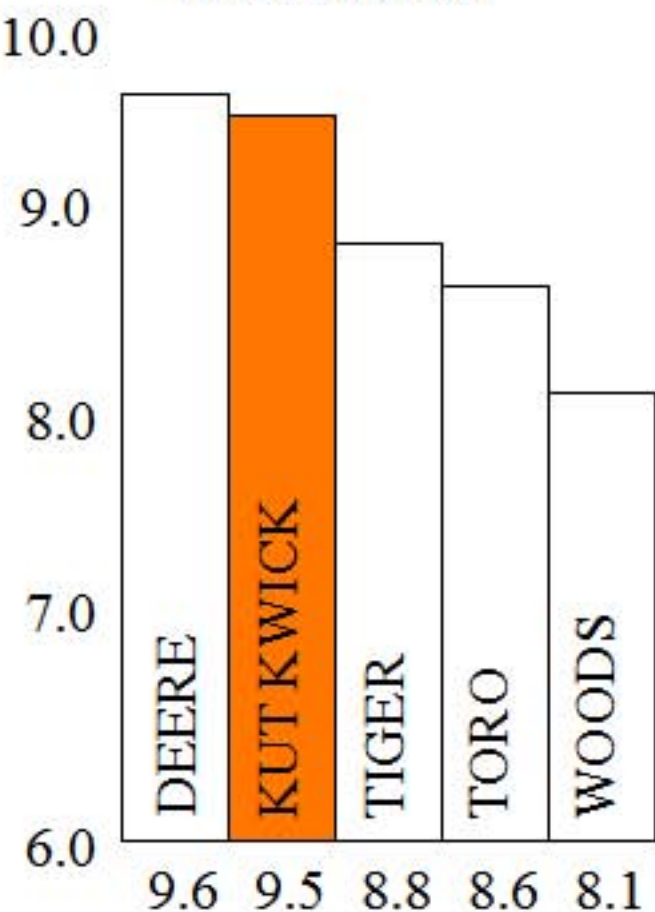

Better Roads™

Federal, State, County, Township & City Officials, Engineers & Contractors

Users Evaluate Mowers They Like Best!

When you talk to the customers for professional heavy duty commercial mowers, you'll find Kut Kwick has long enjoyed a reputation for building top performing quality products. Confirmation of Kut Kwick's excellent reputation showed up in an article and survey published in "Better Roads" Magazine.

Survey participants included Federal, State, County, City and Township officials and engineers. The survey asked the participants to evaluate the mowers

they liked best, and over 24 different manufacturers were named.

Kut Kwick's ranking in the three major categories was as follows: mowing effectiveness in flat areas, Kut Kwick and John Deere were virtually tied for 1st place. In mowing effectiveness on slopes, Kut Kwick was ranked No. 1 by a wide margin. And in the last major category, lowest operating costs, Kut Kwick and Toro tied for 1st place.

EFFECTIVENESS FLAT AREA